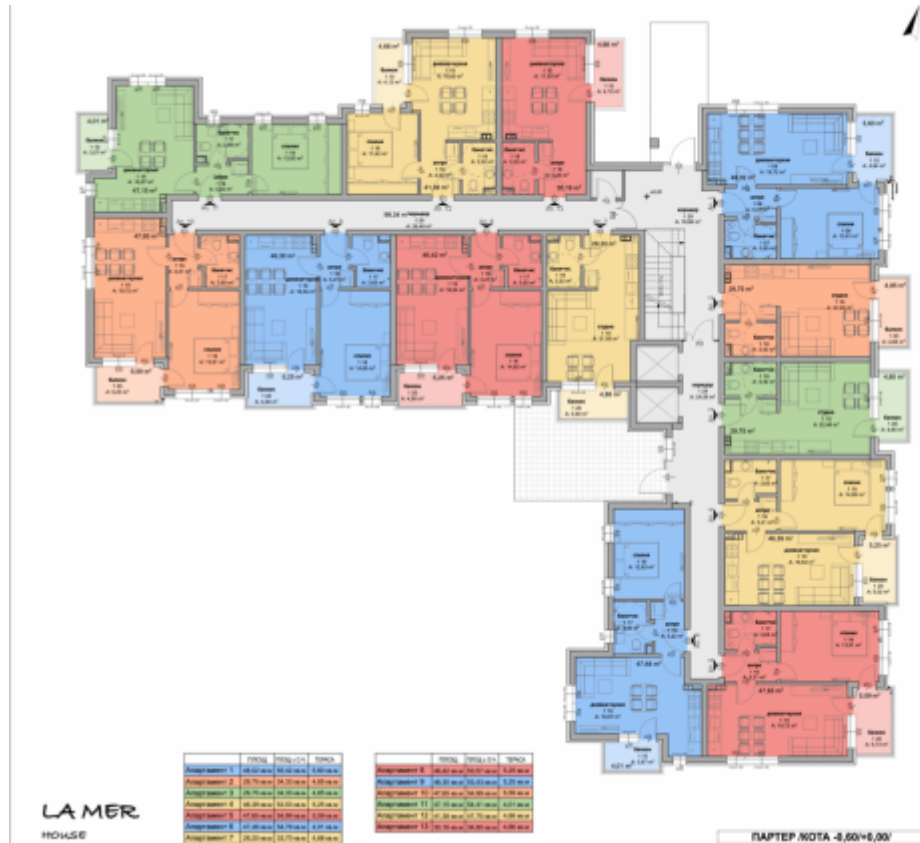

The nearest airport, Burgas, is 17 kilometers from the complex, and Varna Airport is 110 kilometers away. The Sunny Beach resort is 4 kilometers away.

**Photos:**

---

Layouts:

LA MER  
HOUSE

Apartment	Area	Area
Apartment 17	12.75 sq.m	12.75 sq.m
Apartment 18	14.00 sq.m	14.00 sq.m
Apartment 19	14.00 sq.m	14.00 sq.m
Apartment 20	11.00 sq.m	11.00 sq.m
Apartment 21	11.00 sq.m	11.00 sq.m
Apartment 22	11.00 sq.m	11.00 sq.m
Apartment 23	11.00 sq.m	11.00 sq.m
Apartment 24	11.00 sq.m	11.00 sq.m
Apartment 25	11.00 sq.m	11.00 sq.m
Apartment 26	11.00 sq.m	11.00 sq.m
Apartment 27	11.00 sq.m	11.00 sq.m
Apartment 28	11.00 sq.m	11.00 sq.m
Apartment 29	11.00 sq.m	11.00 sq.m
Apartment 30	11.00 sq.m	11.00 sq.m

LA MER  
HOUSE

Apartment	Area	Area
Apartment 17	12.75 sq.m	12.75 sq.m
Apartment 18	14.00 sq.m	14.00 sq.m
Apartment 19	14.00 sq.m	14.00 sq.m
Apartment 20	11.00 sq.m	11.00 sq.m
Apartment 21	11.00 sq.m	11.00 sq.m
Apartment 22	11.00 sq.m	11.00 sq.m
Apartment 23	11.00 sq.m	11.00 sq.m
Apartment 24	11.00 sq.m	11.00 sq.m
Apartment 25	11.00 sq.m	11.00 sq.m
Apartment 26	11.00 sq.m	11.00 sq.m
Apartment 27	11.00 sq.m	11.00 sq.m
Apartment 28	11.00 sq.m	11.00 sq.m
Apartment 29	11.00 sq.m	11.00 sq.m
Apartment 30	11.00 sq.m	11.00 sq.m