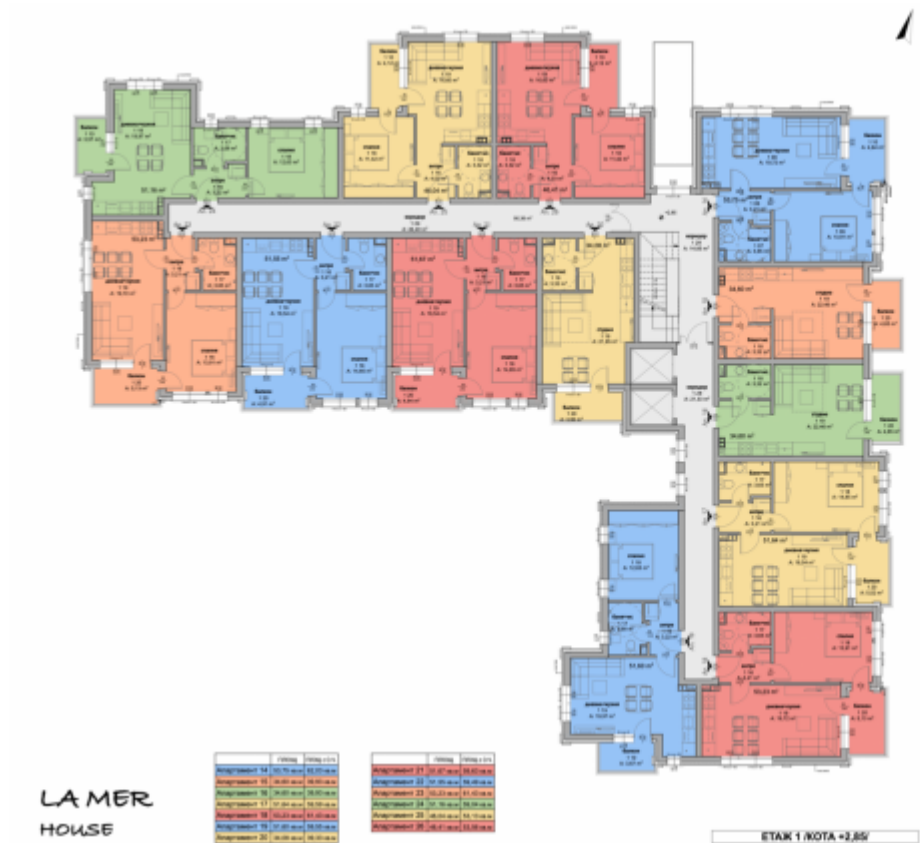

The nearest airport, Burgas, is 17 kilometers from the complex, and Varna Airport is 110 kilometers away. The Sunny Beach resort is 4 kilometers away.

**Photos:**

---

Layouts:

LA MER  
HOUSE

Apartment	Area	Area
Apartment 17	12.75 sq.m	12.75 sq.m
Apartment 18	14.00 sq.m	14.00 sq.m
Apartment 19	14.00 sq.m	14.00 sq.m
Apartment 20	11.00 sq.m	11.00 sq.m
Apartment 21	11.00 sq.m	11.00 sq.m
Apartment 22	11.00 sq.m	11.00 sq.m
Apartment 23	11.00 sq.m	11.00 sq.m
Apartment 24	11.00 sq.m	11.00 sq.m
Apartment 25	11.00 sq.m	11.00 sq.m
Apartment 26	11.00 sq.m	11.00 sq.m
Apartment 27	11.00 sq.m	11.00 sq.m
Apartment 28	11.00 sq.m	11.00 sq.m
Apartment 29	11.00 sq.m	11.00 sq.m
Apartment 30	11.00 sq.m	11.00 sq.m

LA MER  
HOUSE

Apartment	Area	Area
Apartment 17	12.75 sq.m	12.75 sq.m
Apartment 18	14.00 sq.m	14.00 sq.m
Apartment 19	14.00 sq.m	14.00 sq.m
Apartment 20	11.00 sq.m	11.00 sq.m
Apartment 21	11.00 sq.m	11.00 sq.m
Apartment 22	11.00 sq.m	11.00 sq.m
Apartment 23	11.00 sq.m	11.00 sq.m
Apartment 24	11.00 sq.m	11.00 sq.m
Apartment 25	11.00 sq.m	11.00 sq.m
Apartment 26	11.00 sq.m	11.00 sq.m
Apartment 27	11.00 sq.m	11.00 sq.m
Apartment 28	11.00 sq.m	11.00 sq.m
Apartment 29	11.00 sq.m	11.00 sq.m
Apartment 30	11.00 sq.m	11.00 sq.m