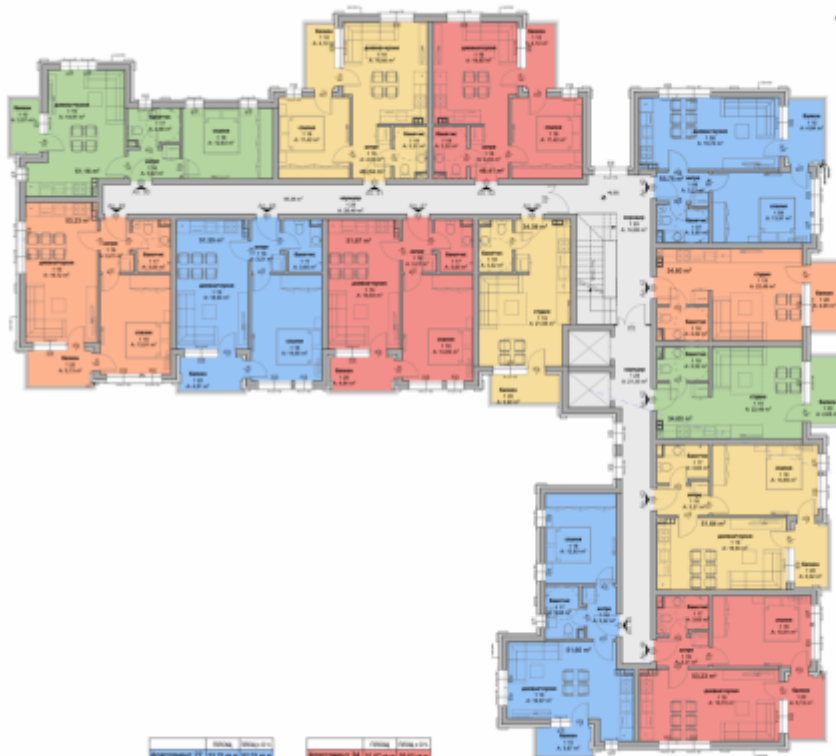

LA MER
HOUSE

LA MER
HOUSE