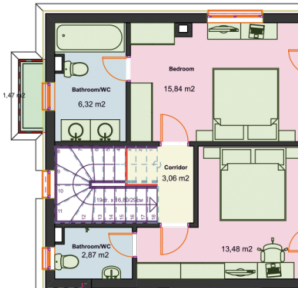

Majestic  
 SEA VILLAGE

Ground floor

First floor

House type E2  
 Ground floor = 56,45 m<sup>2</sup>  
 First floor = 59,77 m<sup>2</sup>  
 Total area = 116,22 m<sup>2</sup>

Ground floor

House type H1  
 Ground floor = 63,94 m<sup>2</sup>  
 First floor = 79,31 m<sup>2</sup>  
 Total area = 143,25 m<sup>2</sup>

First floor

Ground floor

First floor

House type K1  
 Ground floor = 69,94 m<sup>2</sup>  
 First floor = 69,94 m<sup>2</sup>  
 Total area = 139,88 m<sup>2</sup>