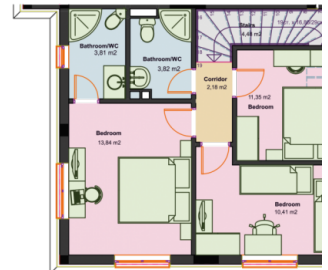

#### Popis:

400: Плохой запрос. Пожалуйста, проверьте сообщение об ошибке и свои параметры.

**Foto:**

№ КЪЩИ: E1 - 39, 41, 49, 51, 83, 85, 126  
 E2 - 7, 40, 48, 50, 82, 84, 92

№ КЪЩИ: H1 - 15, 30, 59, 74  
 H2 - 16, 31, 58, 75

Majestic  
 SEA VILLAGE

Ground floor

First floor

House type E2  
 Ground floor = 56,45 m<sup>2</sup>  
 First floor = 59,77 m<sup>2</sup>  
 Total area = 116,22 m<sup>2</sup>

Ground floor

House type H1  
 Ground floor = 63,94 m<sup>2</sup>  
 First floor = 79,31 m<sup>2</sup>  
 Total area = 143,25 m<sup>2</sup>

First floor

Ground floor

First floor

House type K1  
 Ground floor = 69,94 m<sup>2</sup>  
 First floor = 69,94 m<sup>2</sup>  
 Total area = 139,88 m<sup>2</sup>